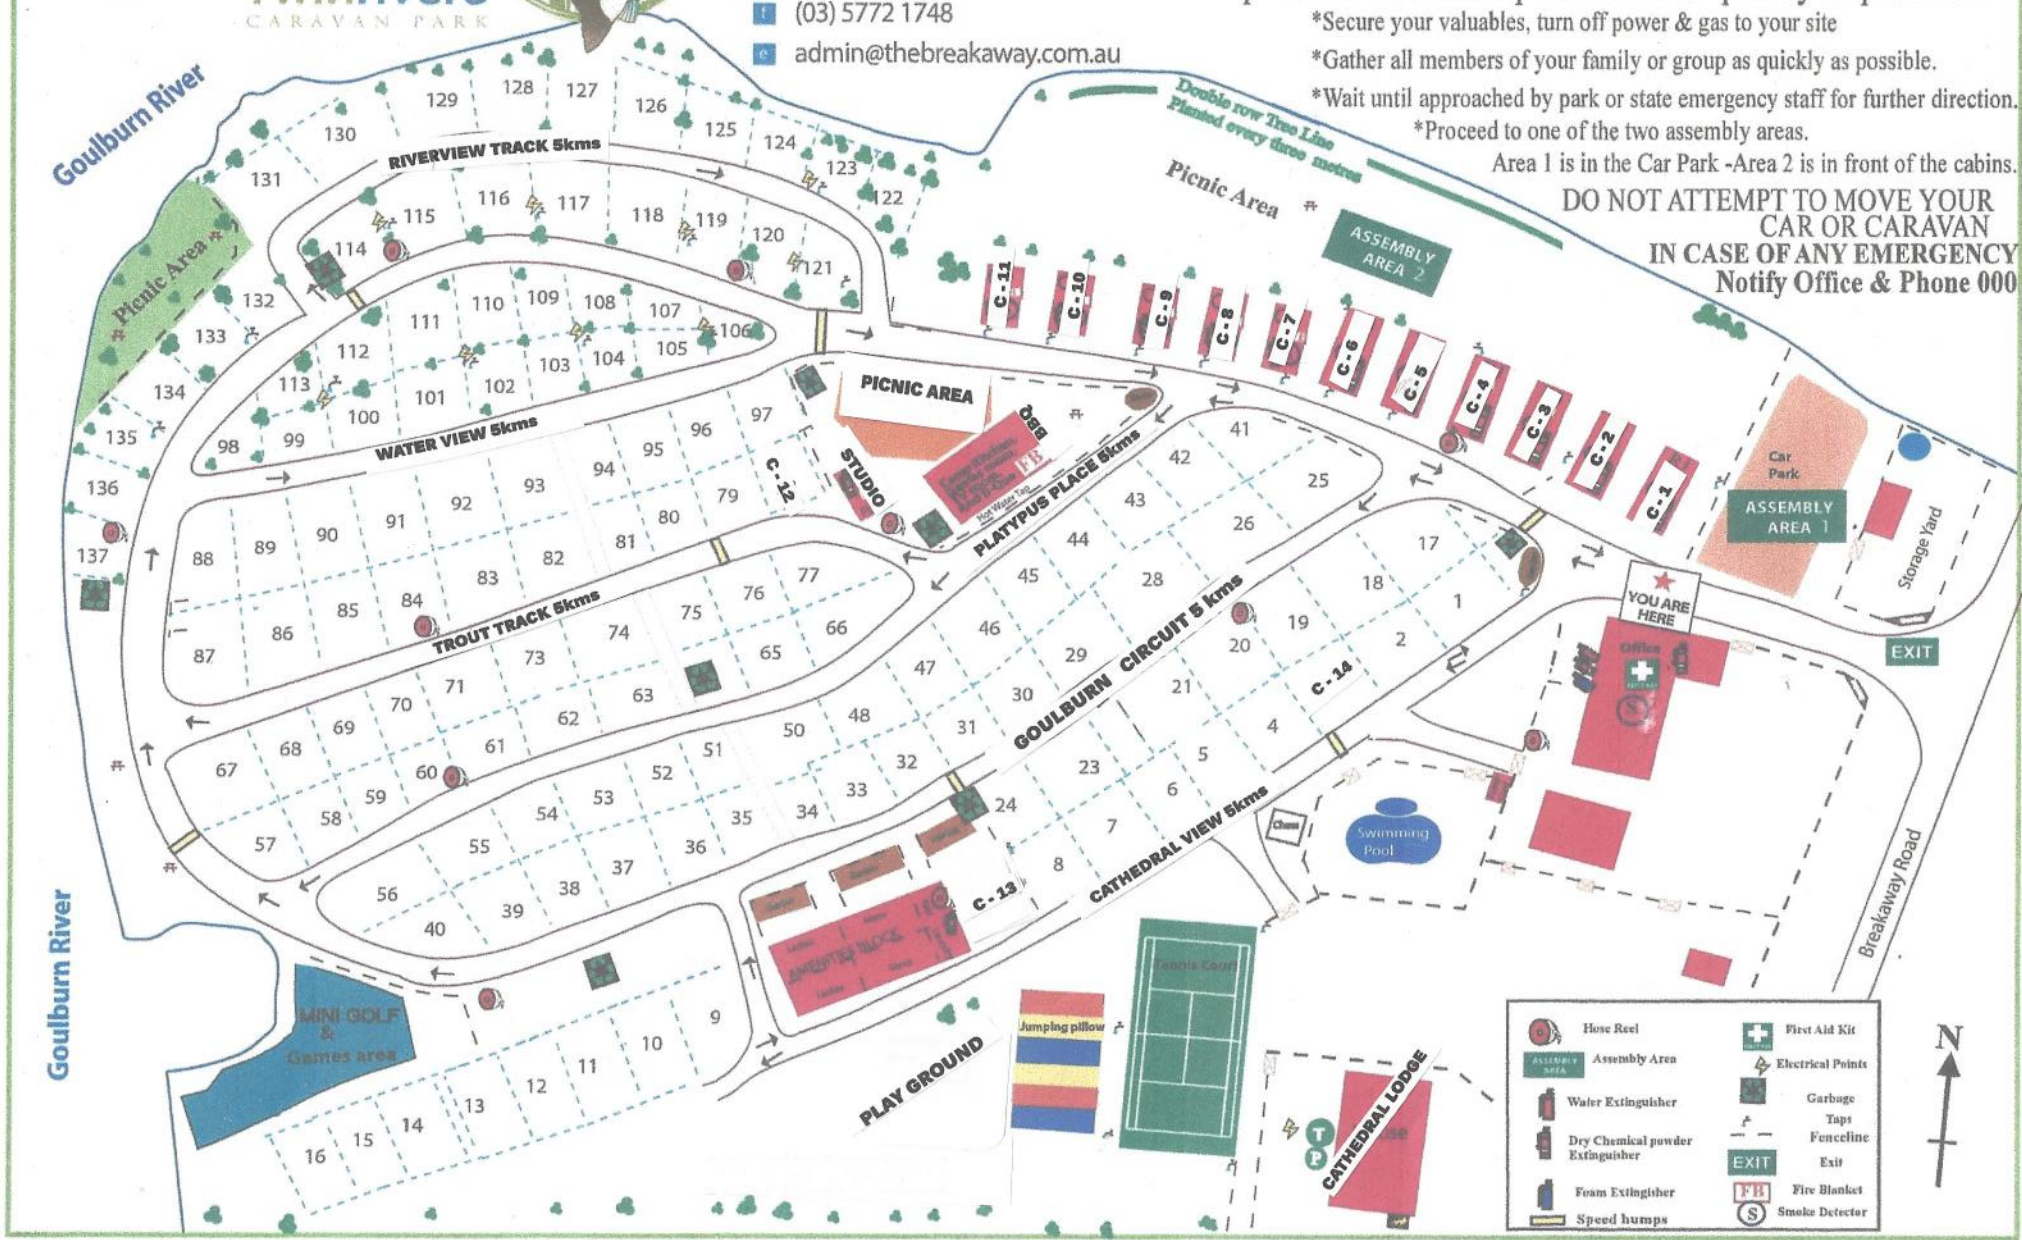

BREAKAWAY

Twinrivers

CARAVAN PARK

- ☎ (03) 5772 1735
- ☎ (03) 5772 1748
- ✉ admin@thebreakaway.com.au

EMERGENCY PROCEDURE

In the event of an emergency siren sounding at the park please follow these procedures as quickly as possible.

- *Secure your valuables, turn off power & gas to your site
- *Gather all members of your family or group as quickly as possible.
- *Wait until approached by park or state emergency staff for further direction.
- *Proceed to one of the two assembly areas.

Area 1 is in the Car Park - Area 2 is in front of the cabins.

DO NOT ATTEMPT TO MOVE YOUR CAR OR CARAVAN IN CASE OF ANY EMERGENCY
Notify Office & Phone 000

	Hose Reel		First Aid Kit
	Assembly Area		Electrical Points
	Water Extinguisher		Garbage Taps
	Dry Chemical powder Extinguisher		Fence Line
	Foam Extinguisher		Exit
	Speed humps		Fire Blanket
			Smoke Detector